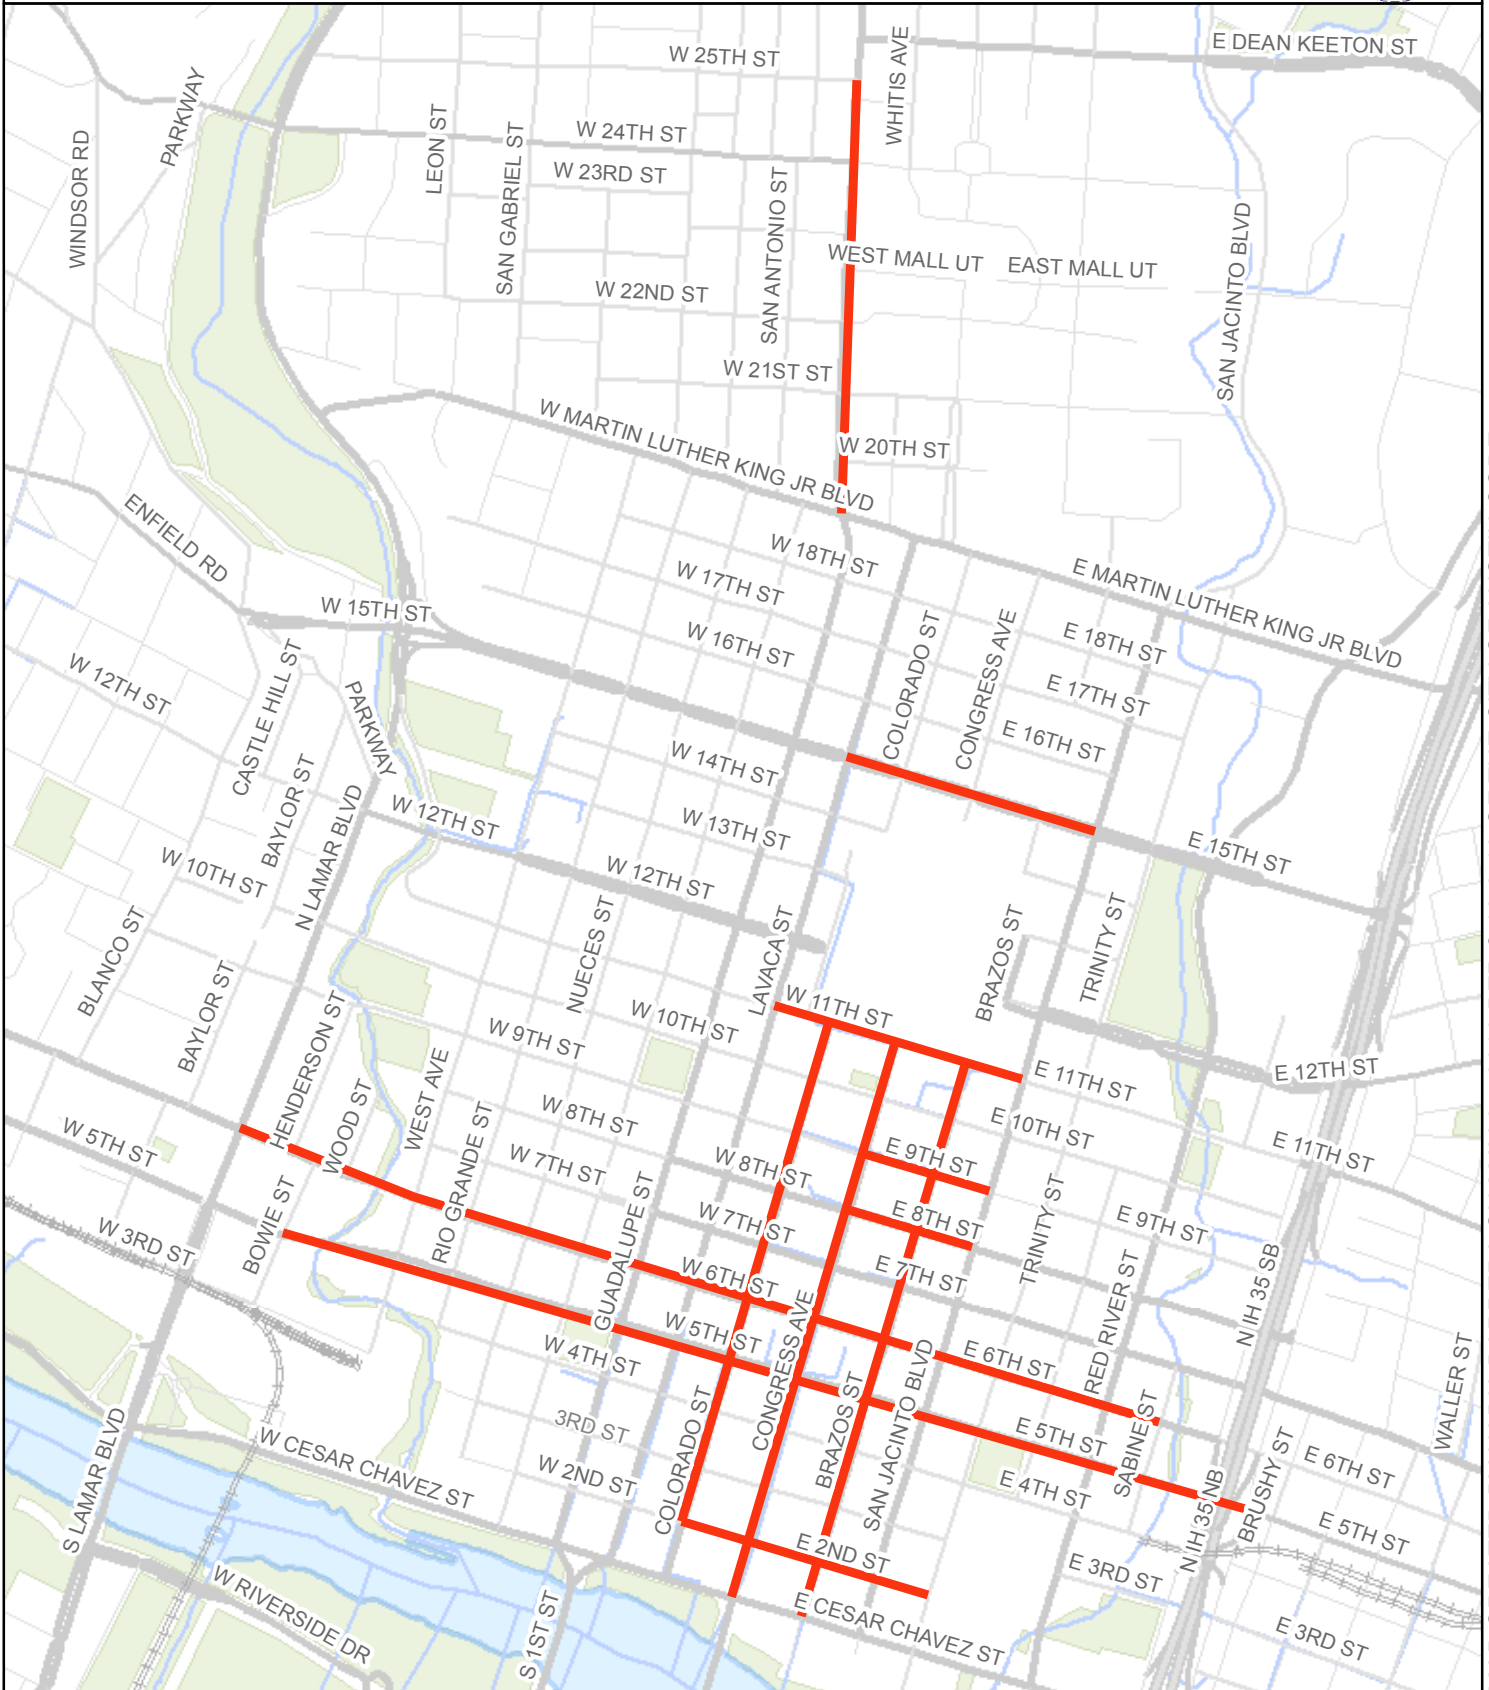

CITY OF AUSTIN SIDEWALKS PROHIBITED FOR BICYCLING

Legend

 Restricted Sidewalks

MAP CREATED BY NADIA BARRERA ON MAY 24, 2010 PER § 12-2-13 OF THE CITY OF AUSTIN CODE